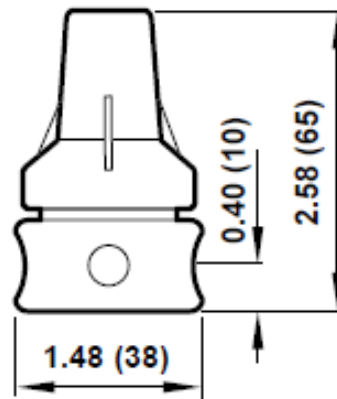

756 SERIES

PRESSURE REGULATORS

REGULATOR PART NUMBER	PRESET (psi)
756601	12 ±1
756602	16 ±1
756603	22 ±2
756604	32 ±2
756605	43 ±2
756606	48 ±2
756607	54 ±3
756608	61 ±3
756609	68 ±3
756611	82 ±3
756612	89 ±3
756613	97 ±3