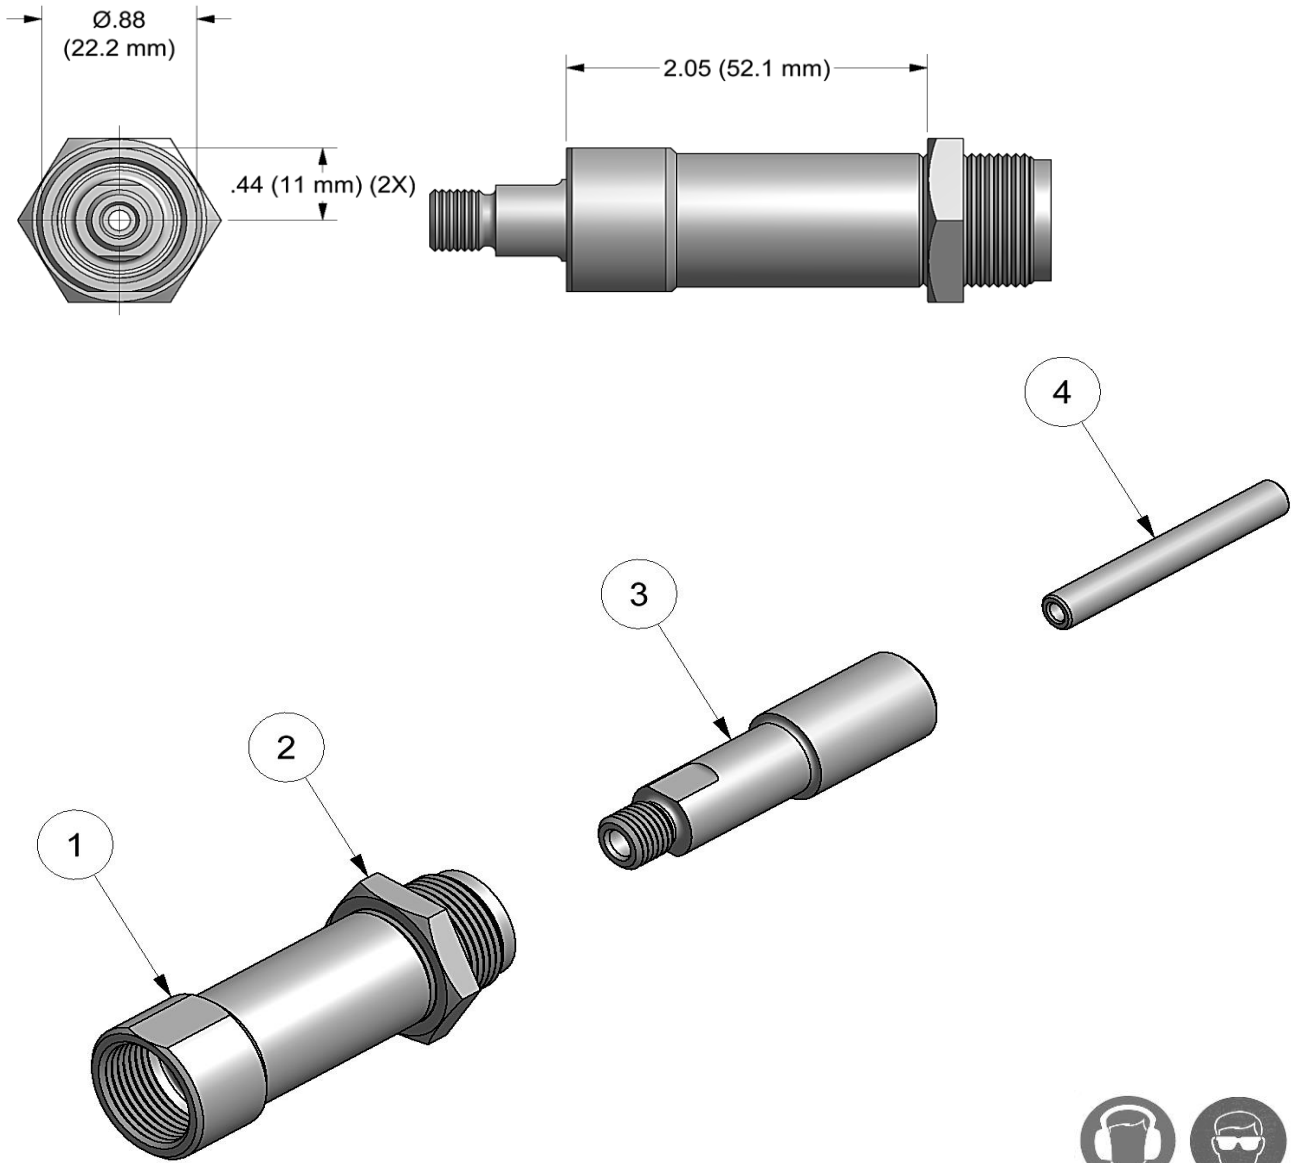

744704 ADAPTER DATA SHEET

Rev. 6/15

GAGE BILT

GAGE BILT Inc.

44766 Centre Court (586) 226-1500
 Clinton Twp., MI 48038 (586) 226-1505 Fax
 e-mail:solutions@gagebilt.com / www.gagebilt.com

Type:

Adapter

Adapts GB704 nose assemblies to a GB744 Riveter

Ref. No.	Qty.	Description	744704
1	1	Anvil Adapter	744011
2	1	Nut	70821
3	1	Drawbolt Adapter	744014
4	1	Tube	744013